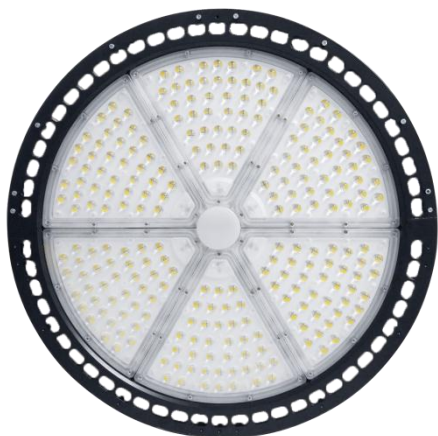

# FL Flood Light- Datasheet

## Key Features

Efficacy: Up to 140 LPW

LED Chip: Philips

LED Driver: Meanwell

Beam Angle: 15°/30°/60°/90° PC lens

IP Rated: IP66

Installation: Bracket

Warranty: 7 years